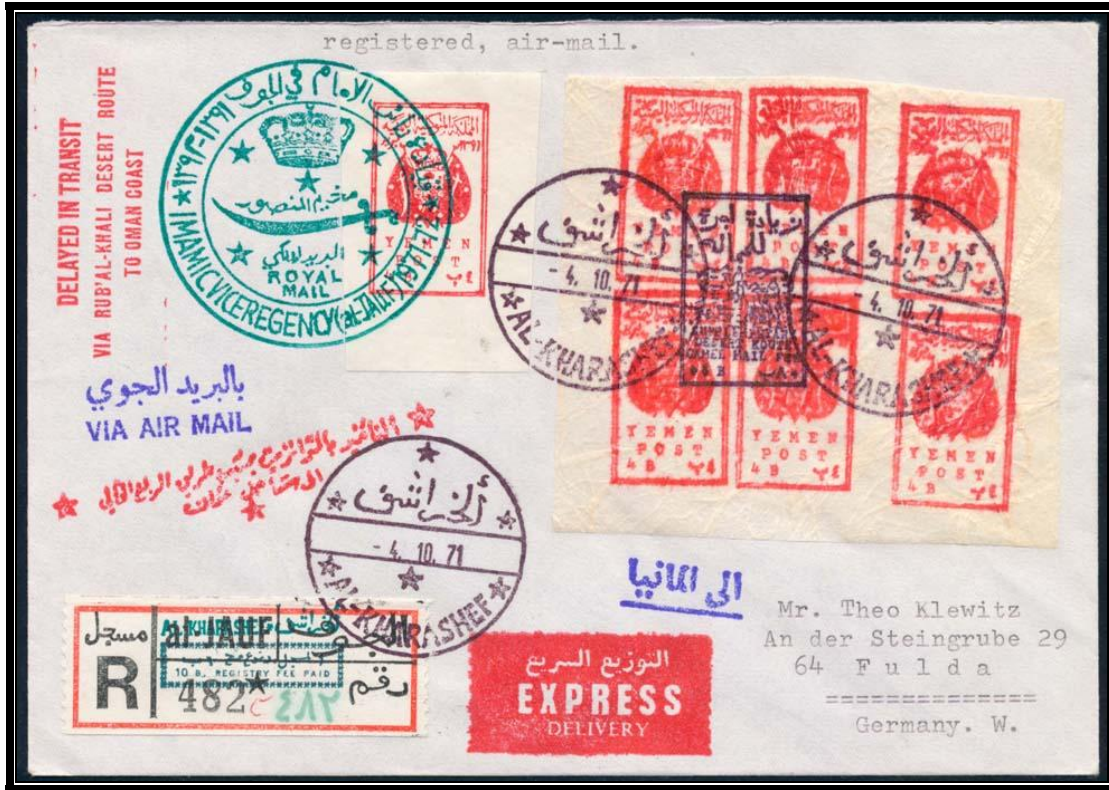

المملكة المتوكلية اليمنية
The Mutawakelite Kingdom of Yemen

Al-Jauf Provisional Issues

Jauf - 042717012

4 October 1971 – Registered express delivery cover to Fulda, Germany franked with 4B red YEMEN POST (small format) block of 6 on rice paper with +8B SUPPLEMENTARY DESERT ROUTE CAMEL MAIL FEE greenish blue handstamp applied on block of 4 with a single 4B red & registration label stamp with AL-KHARASHEF green handstamp & 10B REGISTRY FEE PAID green handstamp tied by AL-KHARASHEF -4. 10. 71 postmarks on the front and special IMAMIC VICE REGENCY (al-JAUF) greenish blue handstamp on the front & in red on the obverse with Arabic & English DELAYED IN TRANSIT red handstamps & FULDA 10-2. 72 receiving postmark.