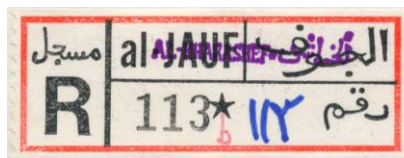

Registration Label Stamp # 113

AL-KHARASHEF
AL-KHARASHEF violet handstamp