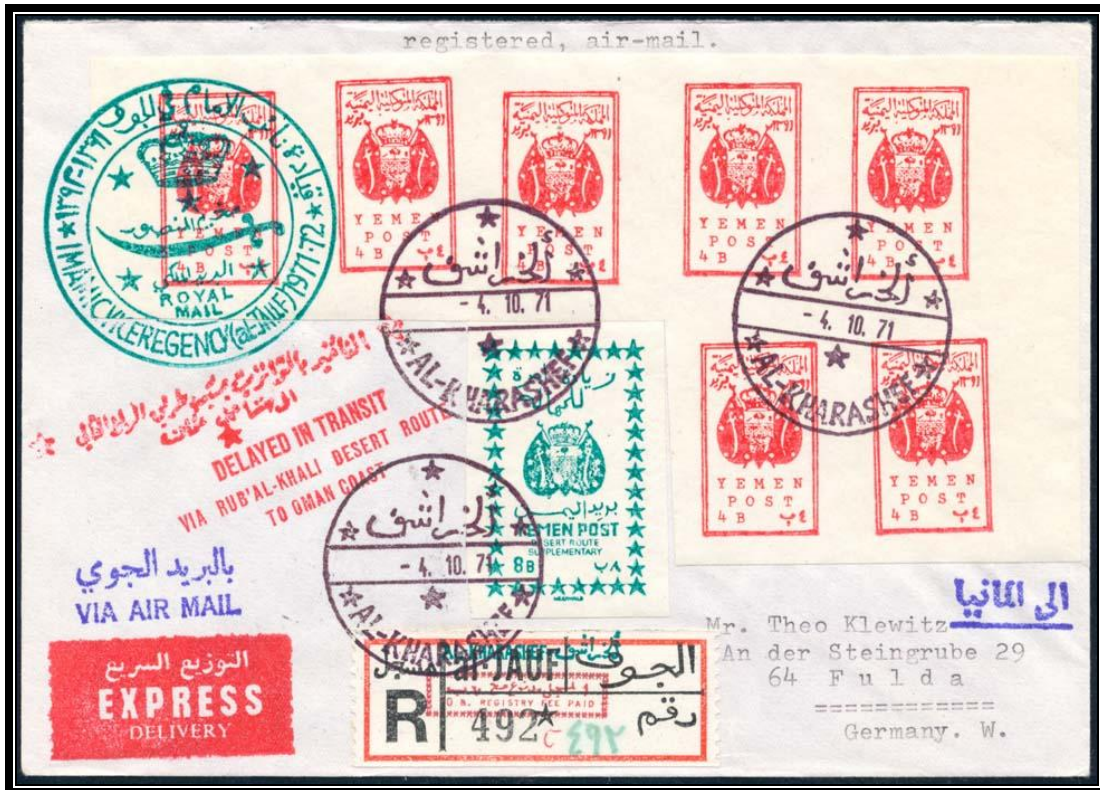

المملكة المتوكلية اليمنية
The Mutawakelite Kingdom of Yemen

Al-Jauf Provisional Issues

Jauf - 042717002

4 October 1971 – Registered express delivery cover to Fulda, Germany franked with 4B red (small format) irregular block of 7 & registration label stamp with greenish blue AL-KHARASHEF handstamp & 10B REGISTRY FEE PAID red handstamp as well as 8B greenish blue DESERT ROUTE SUPPLEMENTARY stamp tied by AL-KHARASHEF -4. 10. 71 postmarks and special IMAMIC VICE REGENCY (al-JAUF) greenish blue handstamp on the front in red on the obverse with Arabic & English DELAYED IN TRANSIT red handstamps & FULDA 15-2. 72 receiving postmark