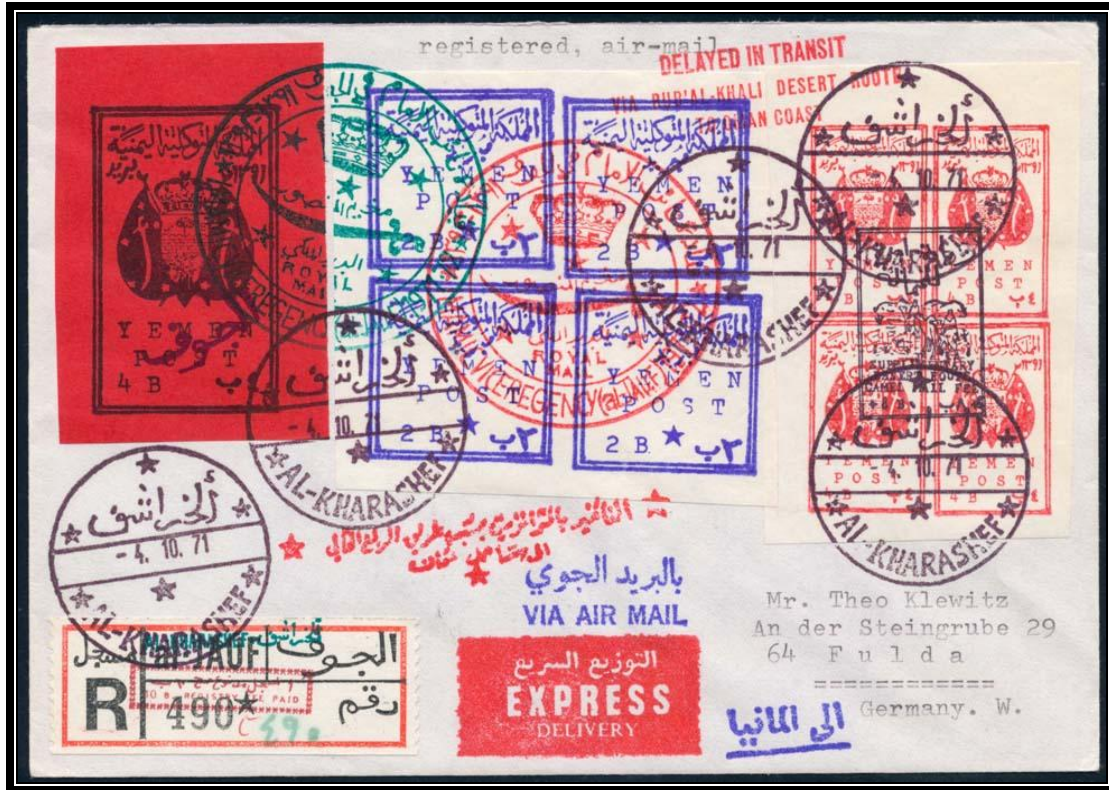

المملكة المتوكلية اليمنية
The Mutawakelite Kingdom of Yemen

Al-Jauf Provisional Issues

Jauf - 042717017

4 October 1971 – Registered express delivery cover to Fulda, Germany franked with 2B YEMEN POST violet block of four with VICE REGENCY red handstamp, 4B YEMEN POST red (small format) block of four with +8B SUPPLEMENTARY DESERT ROUTE CAMEL MAIL FEE violet handstamp, 4B YEMEN POST black on red paper with الجوف (Al-Jauf) red overprint & registration label with AL-KHARASHEF green handstamp & 10B REGISTRY FEE PAID red handstamp tied by AL-KHARASHEF -4 10 71 postmarks on the front and special VICE REGENCY (al-JAUF) greenish blue handstamp on the front & in red on the obverse with Arabic & English DELAYED IN TRANSIT red handstamps & FULDA 15-2 72 receiving postmark.