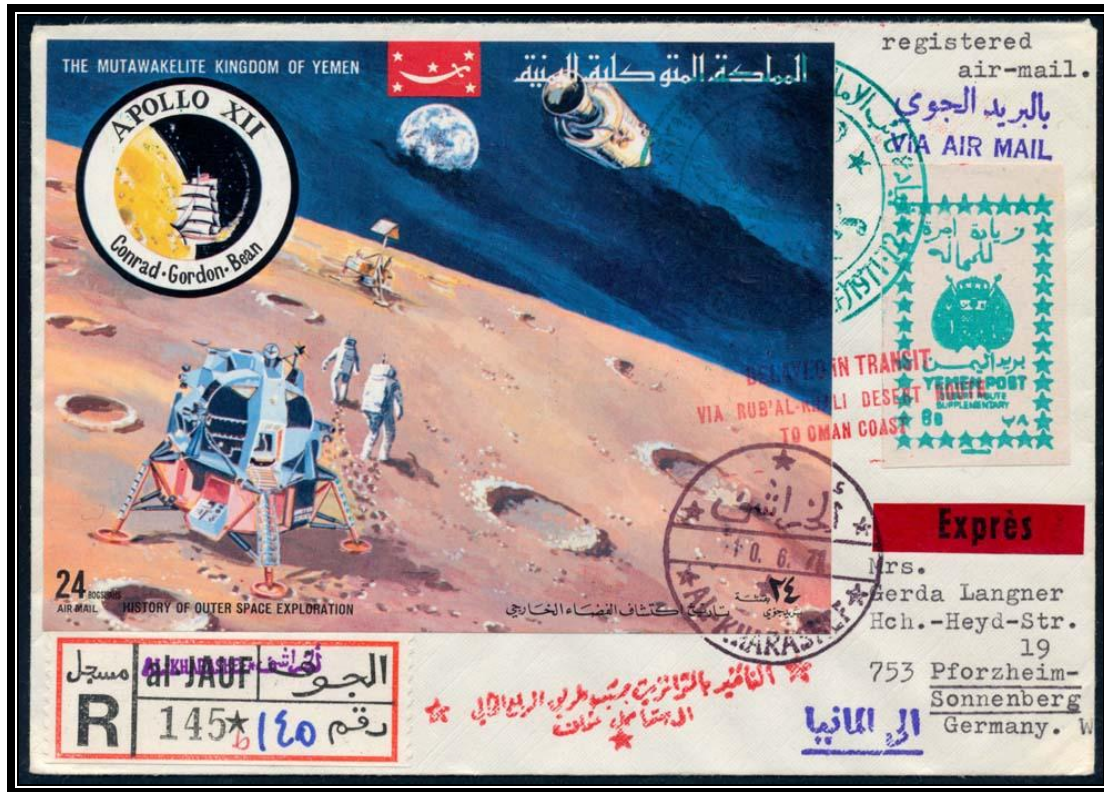

المملكة المتوكلية اليمنية
The Mutawakelite Kingdom of Yemen

Al-Jauf Provisional Issues

Jauf - 042717036

10 June 1971 – Registered express cover to Germany franked with 42B Outer Space commemorative stamps and additional 8B YEMEN POST DESERT ROUTE SUPPLEMENTARY light green blue on white paper stamp & registration label with AL-KHARASHEF violet handstamp tied by AL-KHARASHEF 10. 6. 71 postmarks and special IMAMIC VICE REGENCY (al-JAUF) greenish blue handstamp on the front & in red on the obverse with Arabic & English DELAYED IN TRANSIT red handstamps