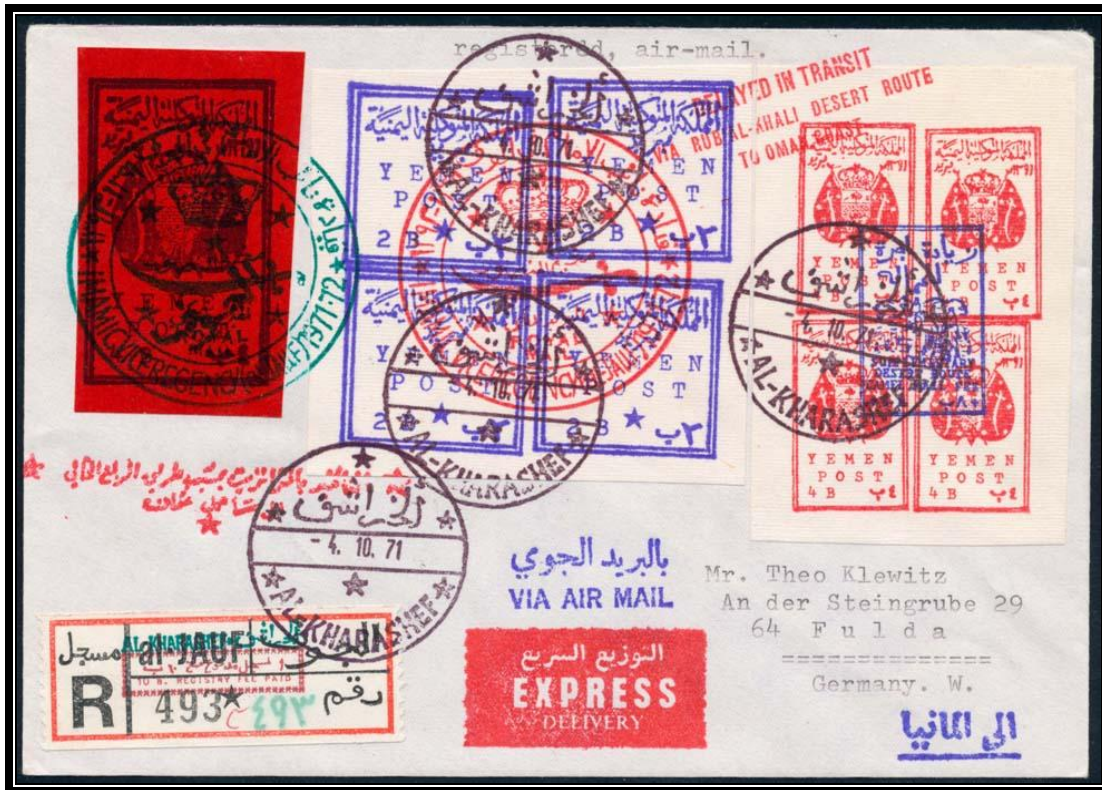

المملكة المتوكلية اليمنية
The Mutawakelite Kingdom of Yemen

Al-Jauf Provisional Issues

Jauf - 042717019

4 October 1971 – Registered express delivery cover to Fulda, Germany franked with 2B YEMEN POST violet block of four with VICE REGENCY red handstamp, 4B YEMEN POST red (small format) block of four with +8B SUPPLEMENTARY DESERT ROUTE CAMEL MAIL FEE violet handstamp, 4B YEMEN POST black on red paper with الجوف (Al-Jauf) red overprint & registration label with AL-KHARASHFF green handstamp & 10B REGISTRY FEE PAID red handstamp tied by AL-KHARASHFF -4 10 71 postmarks on the front and special VICE REGENCY (al-JAUF) greenish blue handstamp on the front & in red on the obverse with Arabic & English DELAYED IN TRANSIT red handstamps & FULDA 15-272-18 receiving postmark.