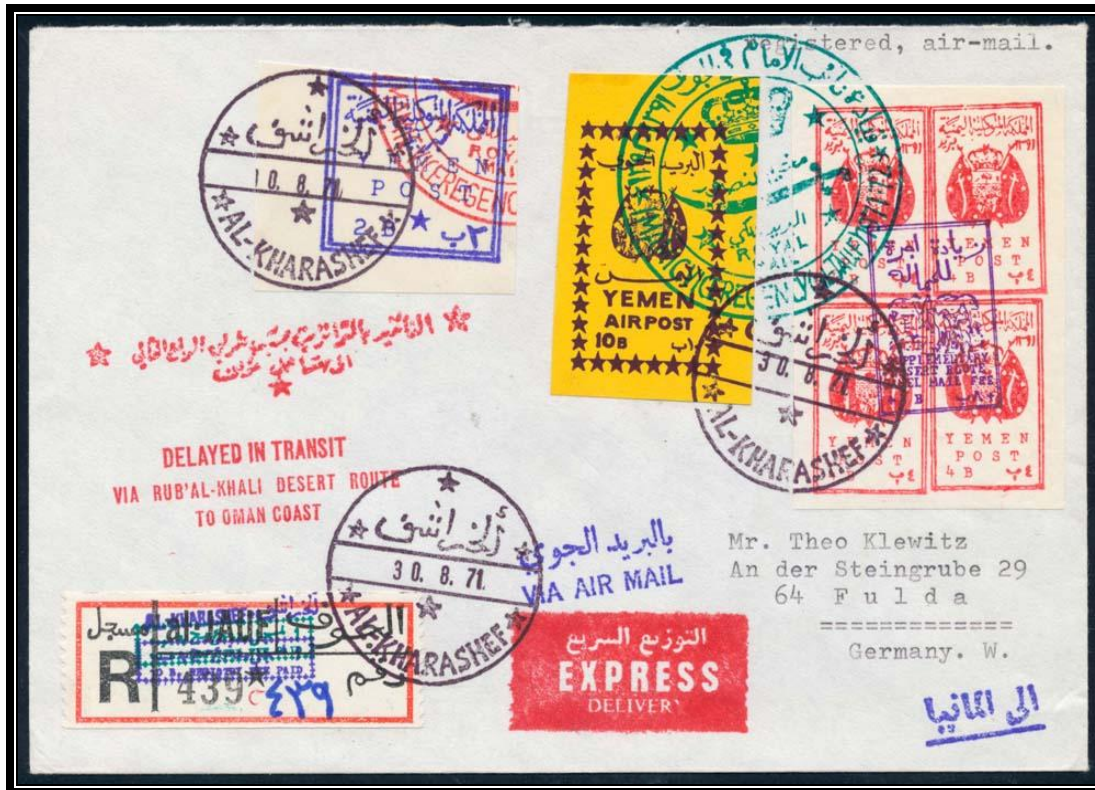

المملكة المتكلمة اليمنية
The Mutawakelite Kingdom of Yemen

Al-Jauf Provisional Issues

Jauf - 042717007

30 August 1971 – Registered express delivery cover to Fulda, Germany franked with 2B YEMEN POST violet red VICE REGENCY handstamp, 10B violet YEMEN AIRPOST on yellow paper and 4B red YEMEN POST (small format) block of 4 with +8B SUPPLEMENTARY DESERT ROUTE CAMEL MAIL FEE violet handstamp & registration label stamp with AL-KHARASHEF violet handstamp & 10B REGISTRY FEE PAID violet & green double handstamps tied by AL-KHARASHEF 30.. 8. 71 postmarks on the front and special IMAMIC VICE REGENCY (al-JAUF) greenish blue handstamp on the front & in red on the obverse with Arabic & English DELAYED IN TRANSIT red handstamps & FULDA 10-2. 72 receiving postmark