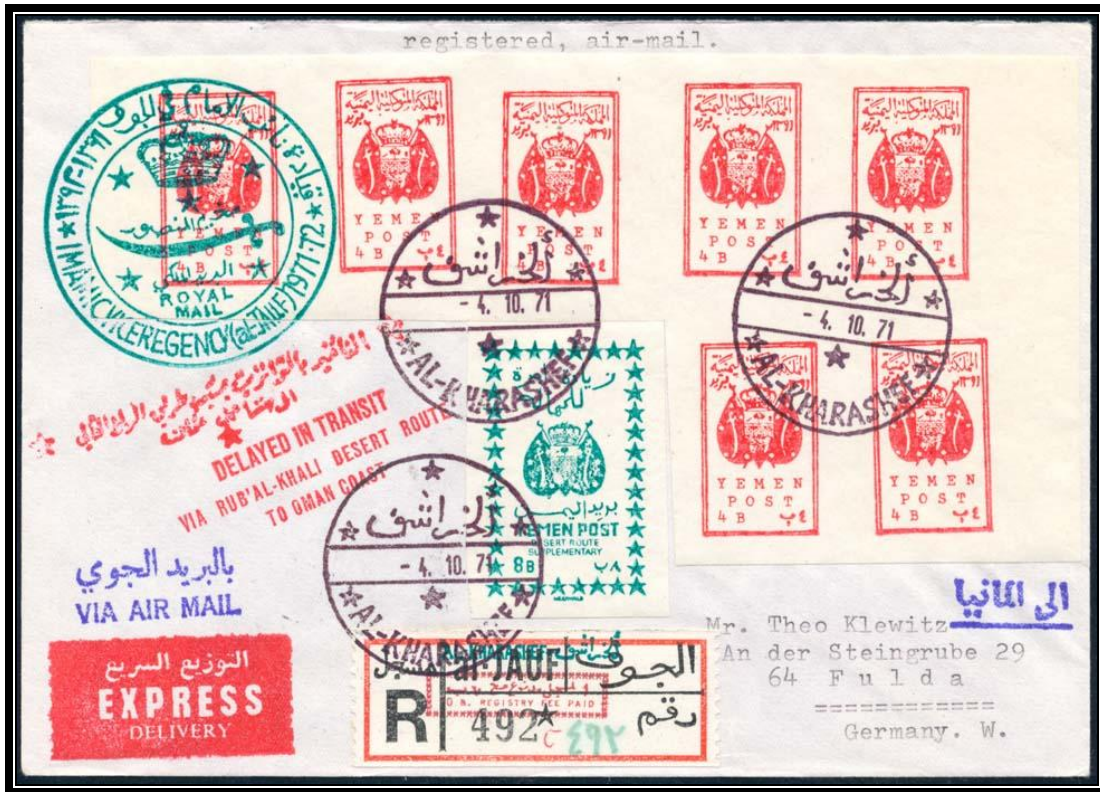

Al-Jauf Provisional Issues

Jauf - 042717001

4 October 1971 – Registered express delivery cover to Fulda, Germany franked with 4B red (small format) irregular block of 7 & registration label stamp with greenish blue AL-KHARASHEF handstamp & 10B REGISTRY FEE PAID red handstamp as well as 8B greenish blue DESERT ROUTE SUPPLEMENTARY stamp tied by AL-KHARASHEF -4. 10. 71 postmarks and special IMAMIC VICE REGENCY (al-JAUF) greenish blue handstamp on the front in red on the obverse with Arabic & English DELAYED IN TRANSIT red handstamps & FULDA 15-2. 72 receiving postmark