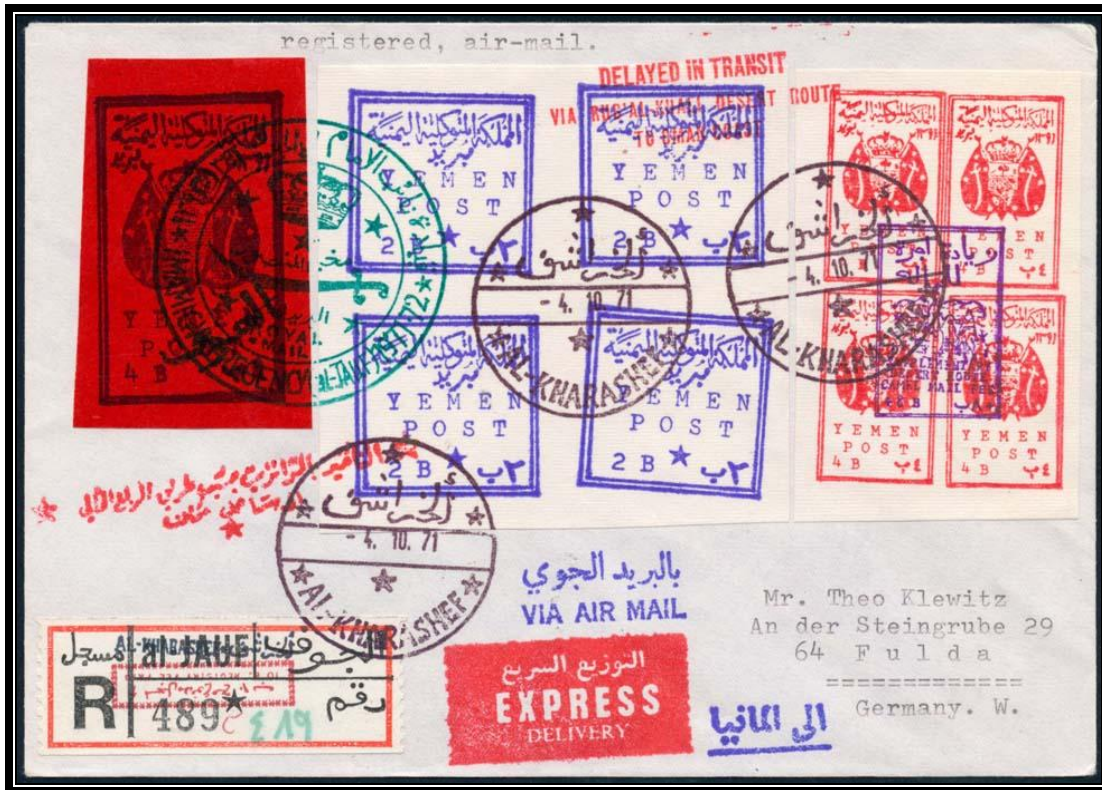

المملكة المتوكلية اليمنية
The Mutawakelite Kingdom of Yemen

Al-Jauf Provisional Issues

Jauf - 042717018

4 October 1971 – Registered express delivery cover to Fulda, Germany franked with 2B YEMEN POST violet block of four, 4B YEMEN POST red (small format) block of four on ribbed paper with +8B SUPPLEMENTARY DESERT ROUTE CAMEL MAIL FEE violet handstamp, 4B YEMEN POST black on red paper with الجوف (Al-Jauf) red overprint & registration label with AL-KHARASHEF green handstamp & 10B REGISTRY FEE PAID red handstamp tied by AL-KHARASHEF -4 10 71 postmarks on the front and special IMAMIC VICE REGENCY (al-JAUF) greenish blue handstamp on the front & in red on the obverse with Arabic & English DELAYED IN TRANSIT red handstamps & FULDA 15-2 72 receiving postmark.