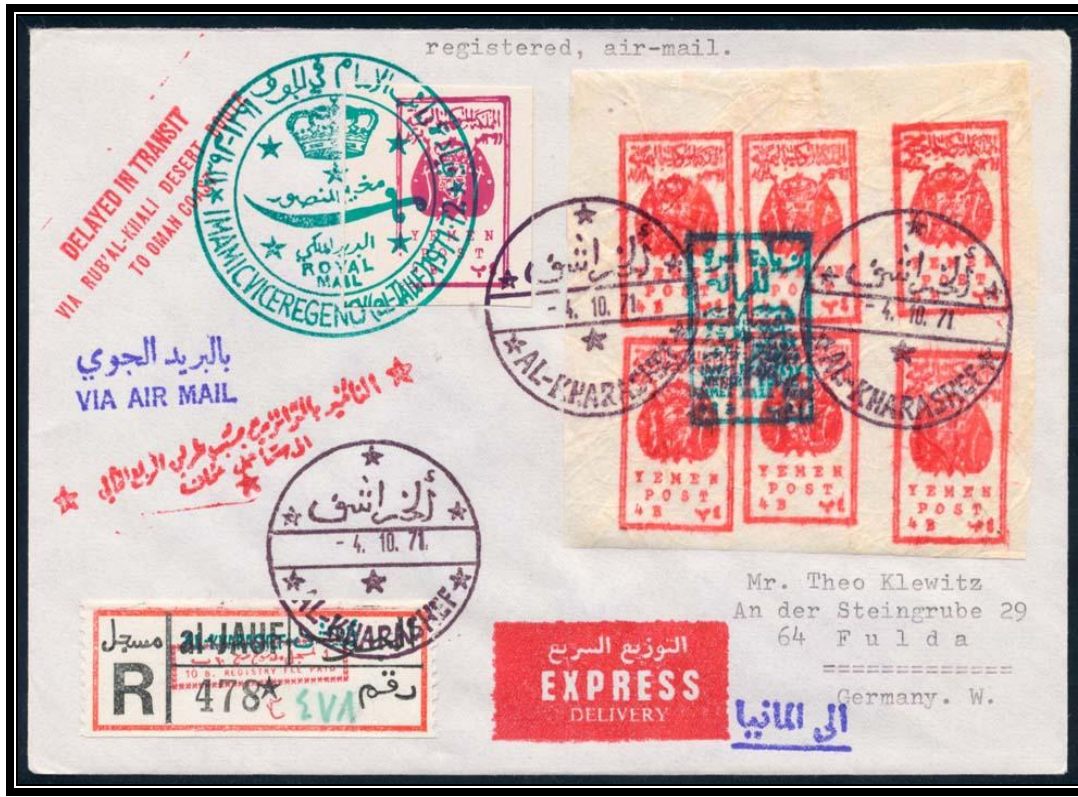

المملكة المتوكلية اليمنية
The Mutawakelite Kingdom of Yemen

Al-Jauf Provisional Issues

Jauf - 042717010

4 October 1971 – Registered express delivery cover to Fulda, Germany franked with 4B red YEMEN POST (small format) block of 6 on rice paper with +8B SUPPLEMENTARY DESERT ROUTE CAMEL MAIL FEE greenish blue handstamp applied on block of 4 with a single 4B carmine & registration label stamp with AL-KHARASHEF green handstamp & 10B REGISTRY FEE PAID red handstamp tied by AL-KHARASHEF -4. 10. 71 postmarks on the front and special IMAMIC VICE REGENCY (al-JAUF) greenish blue handstamp on the front & in red on the obverse with Arabic & English DELAYED IN TRANSIT red handstamps & FULDA 10-2. 72 receiving postmark.