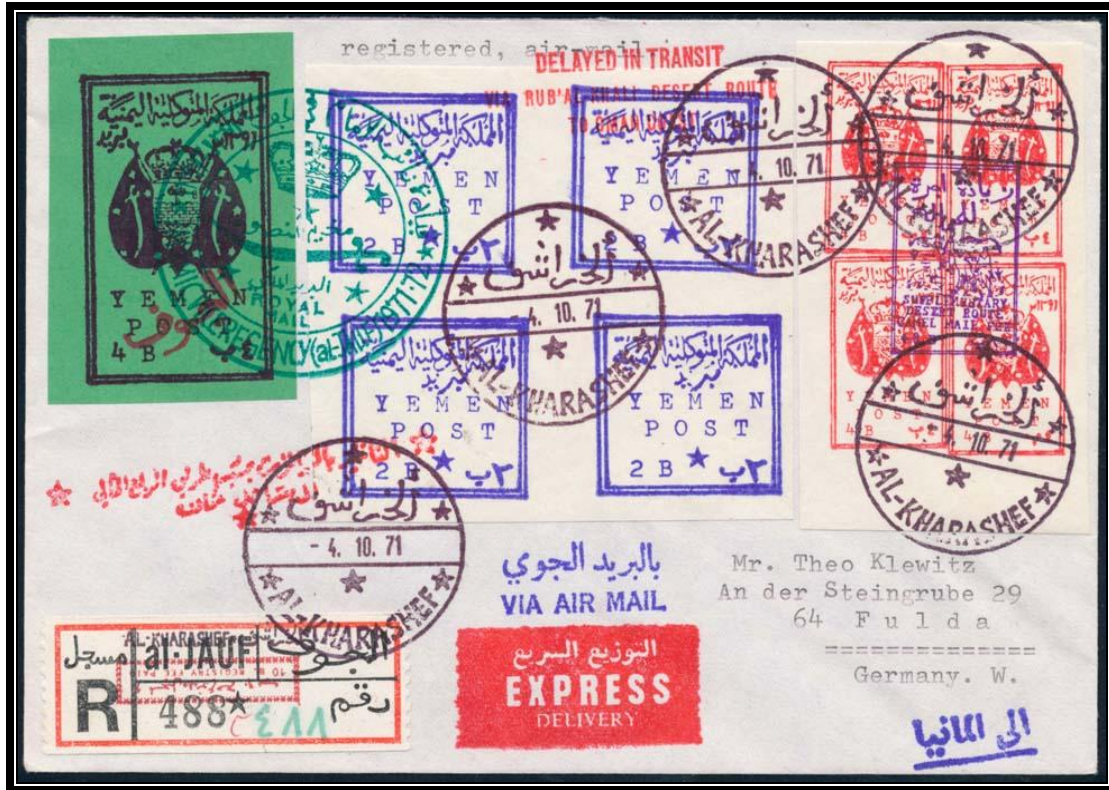

المملكة المتوكلية اليمنية The Mutawakelite Kingdom of Yemen

Al-Jauf Provisional Issues

Jauf - 042717016

4 October 1971 – Registered express delivery cover to Fulda, Germany franked with 2B YEMEN POST violet block of four, 4B YEMEN POST (small format) red block of four +8B SUPPLEMENTARY DESERT ROUTE CAMEL MAIL FEE violet handstamp, 4B YEMEN POST black on green paper with الجوف (Al-Jauf) red overprint & registration label stamp with AL-KHARASHEF violet handstamp & 10B REGISTRY FEE PAID red inverted handstamp tied by AL-KHARASHEF -4. 10. 71 postmarks on the front and special IMAMIC VICE REGENCY (al-JAUF) greenish blue handstamp on the front & in red on the obverse with Arabic & English DELAYED IN TRANSIT red handstamps & FULDA 15-2. 72 receiving postmark.