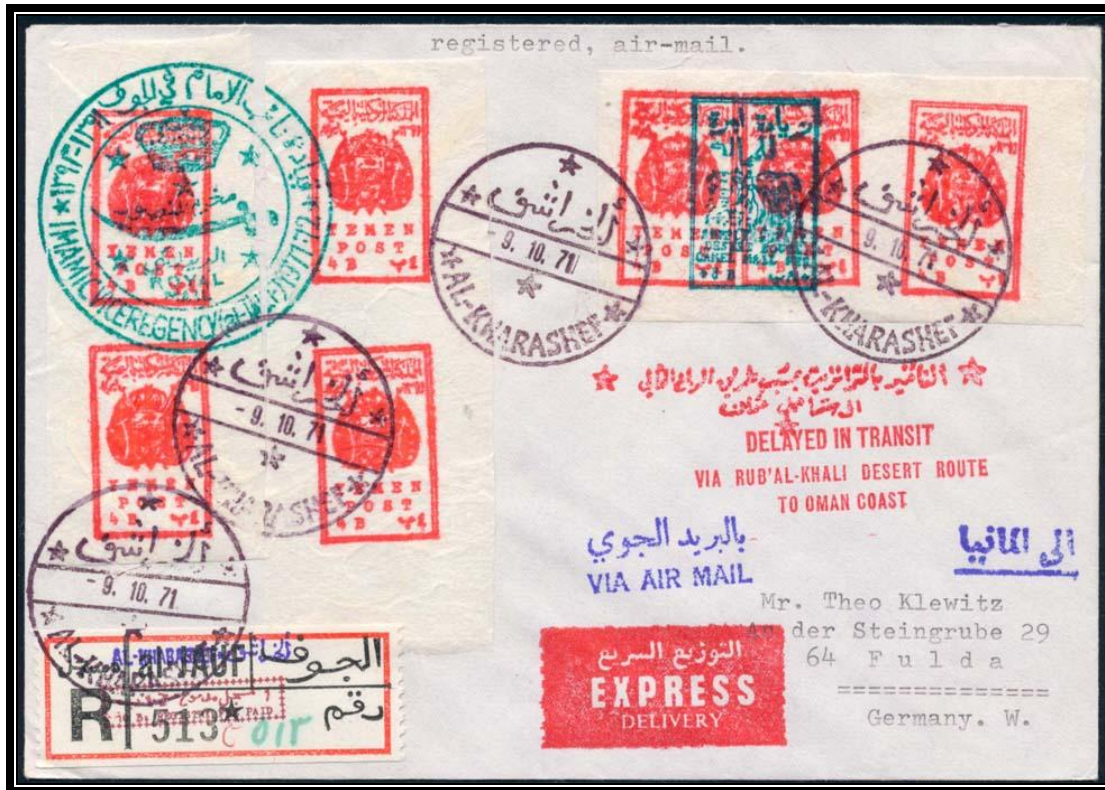

المملكة المتوكلية اليمنية
The Mutawakelite Kingdom of Yemen

Al-Jauf Provisional Issues

Jauf - 042717020

9 October 1971 – Registered express delivery cover to Fulda, Germany franked with 4B YEMEN POST red (small format) vertical pairs (x2) & strip of three with +8B SUPPLEMENTARY DESERT ROUTE CAMEL MAIL FEE green handstamp applied on the left pair & registration label with AL-KHARASHEF violet handstamp & 10B REGISTRY FEE PAID red handstamp tied by AL-KHARASHEF -9 10 71 postmarks and special IMAMIC VICE REGENCY (al-JAUF) greenish blue handstamp on the front & in red on the obverse with Arabic & English DELAYED IN TRANSIT red handstamps & FULDA 15-2 72 receiving postmark.