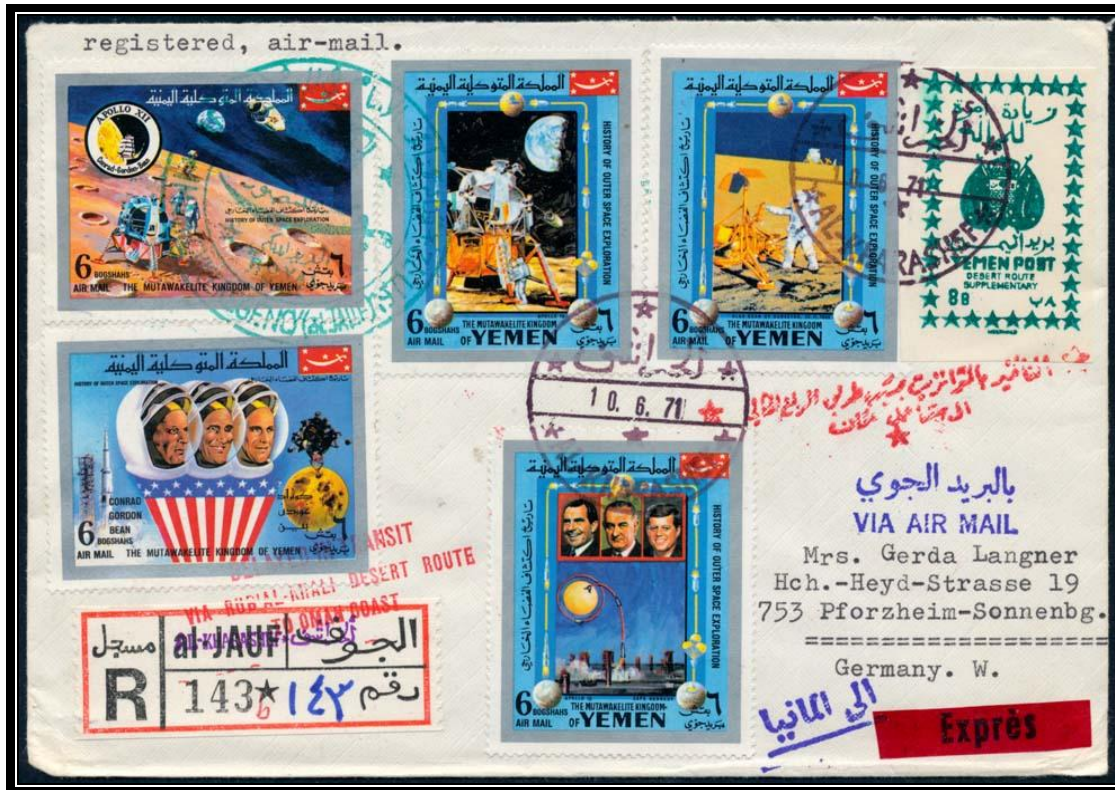

المملكة المتوكلية اليمنية The Mutawakelite Kingdom of Yemen

Al-Jauf Provisional Issues

Jauf - 042717034

10 June 1971 – Registered express cover to Germany franked with 42B Outer Space & Save Holy Places commemorative stamps and additional 8B YEMEN POST DESERT ROUTE SUPPLEMENTARY green blue on white paper stamp & registration label with AL-KHARASHEF violet handstamp tied by AL-KHARASHEF 10. 6. 71 postmarks and special IMAMIC VICE REGENCY (al-JAUF) greenish blue handstamp on the front & in red on the obverse with Arabic & English DELAYED IN TRANSIT red handstamps