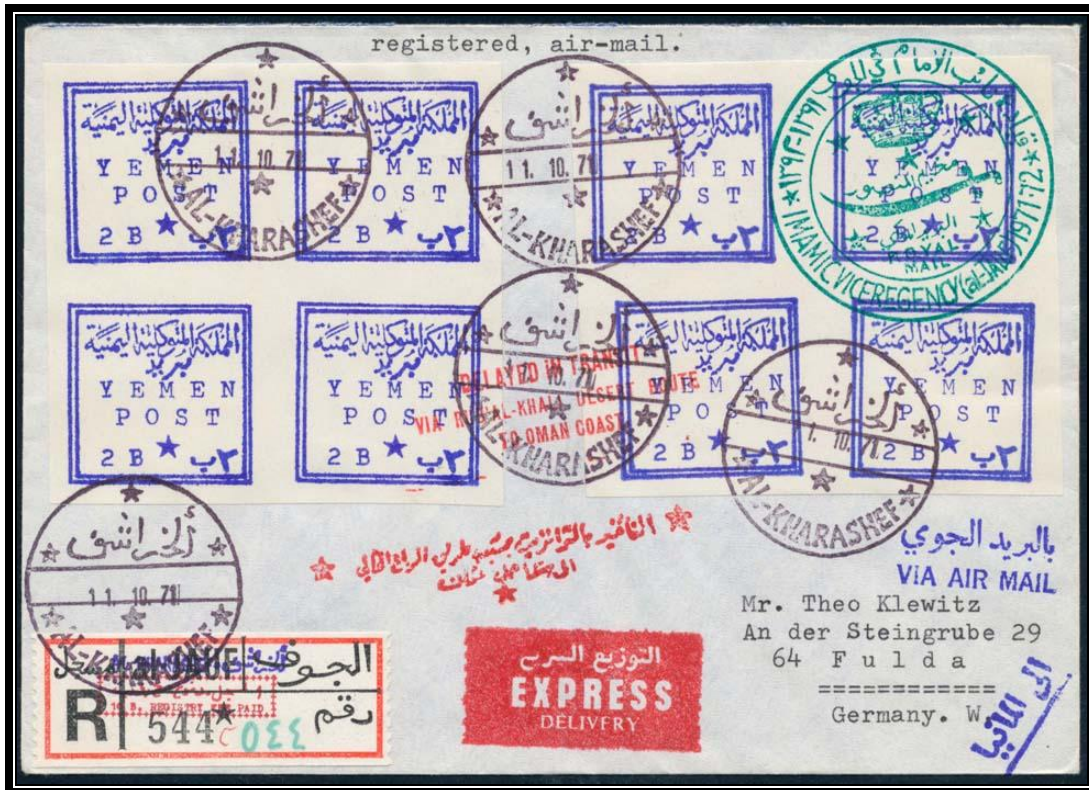

المملكة المتوكلية اليمنية
The Mutawakelite Kingdom of Yemen

Al-Jauf Provisional Issues

Jauf - 042717023

11 October 1971 – Registered express delivery cover to Fulda, Germany franked with 2B violet (x2 blocks of 4) on the front and 4B YEMEN POST red (small format) irregular block of three, & 8B YEMEN POST DESERT ROUTE SUPPLEMENTARY bluish green on the obverse & registration label with AL-KHARASHEF violet handstamp & 10B REGISTRY FEE PAID red handstamp tied by AL-KHARASHEF 11. 10. 71 postmarks and special IMAMIC VICE REGENCY (al-JAUF) greenish blue handstamp on the front & in red on the obverse with Arabic & English DELAYED IN TRANSIT red handstamps & FULDA 18-2 72 receiving postmark.