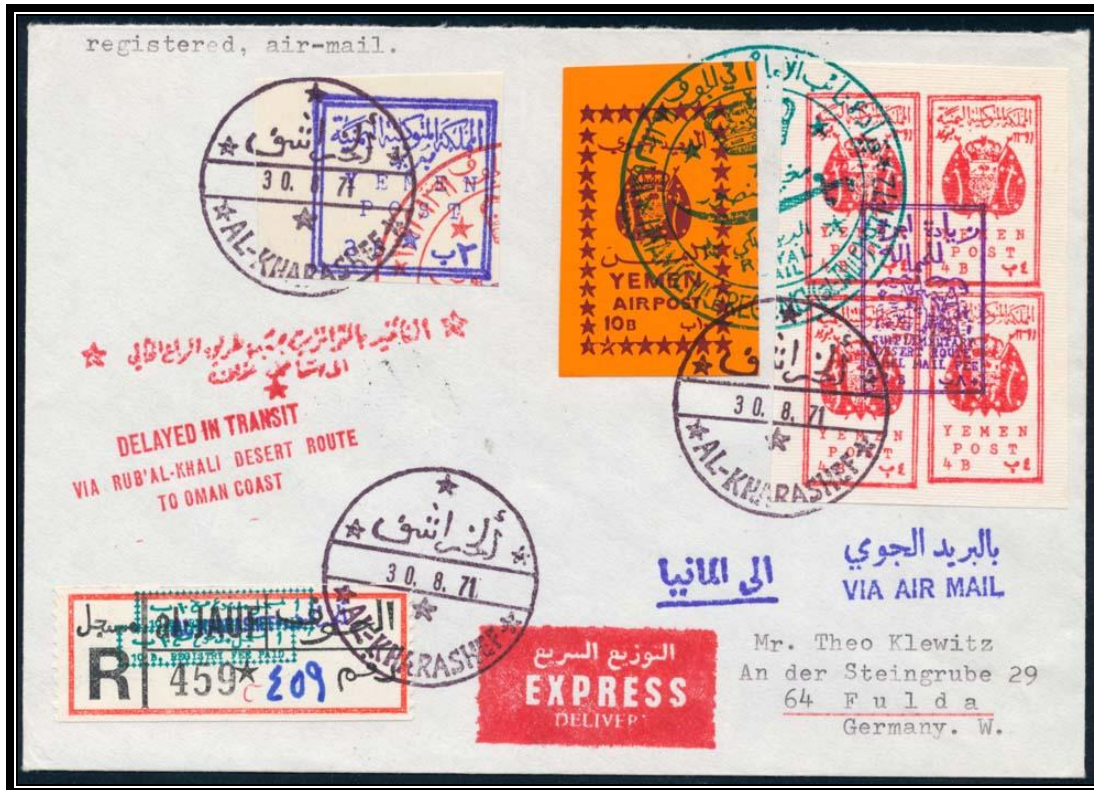

المملكة المتوكلية اليمنية
The Mutawakelite Kingdom of Yemen

Al-Jauf Provisional Issues

Jauf - 042717009

30 August 1971 – Registered express delivery cover to Fulda, Germany franked with 2B YEMEN POST violet red VICE REGENCY handstamp, 10B violet YEMEN AIRPOST on orange paper and 4B red YEMEN POST (small format) block of 4 with +8B SUPPLEMENTARY DESERT ROUTE CAMEL MAIL FEE violet handstamp & registration label stamp with AL-KHARASHEF violet handstamp & 10B REGISTRY FEE PAID double green handstamps tied by AL-KHARASHEF 30.. 8. 71 postmarks on the front and special IMAMIC VICE REGENCY (al-JAUF) greenish blue handstamp on the front & in red on the obverse with Arabic & English DELAYED IN TRANSIT red handstamps & FULDA 10-2. 72 receiving postmark.