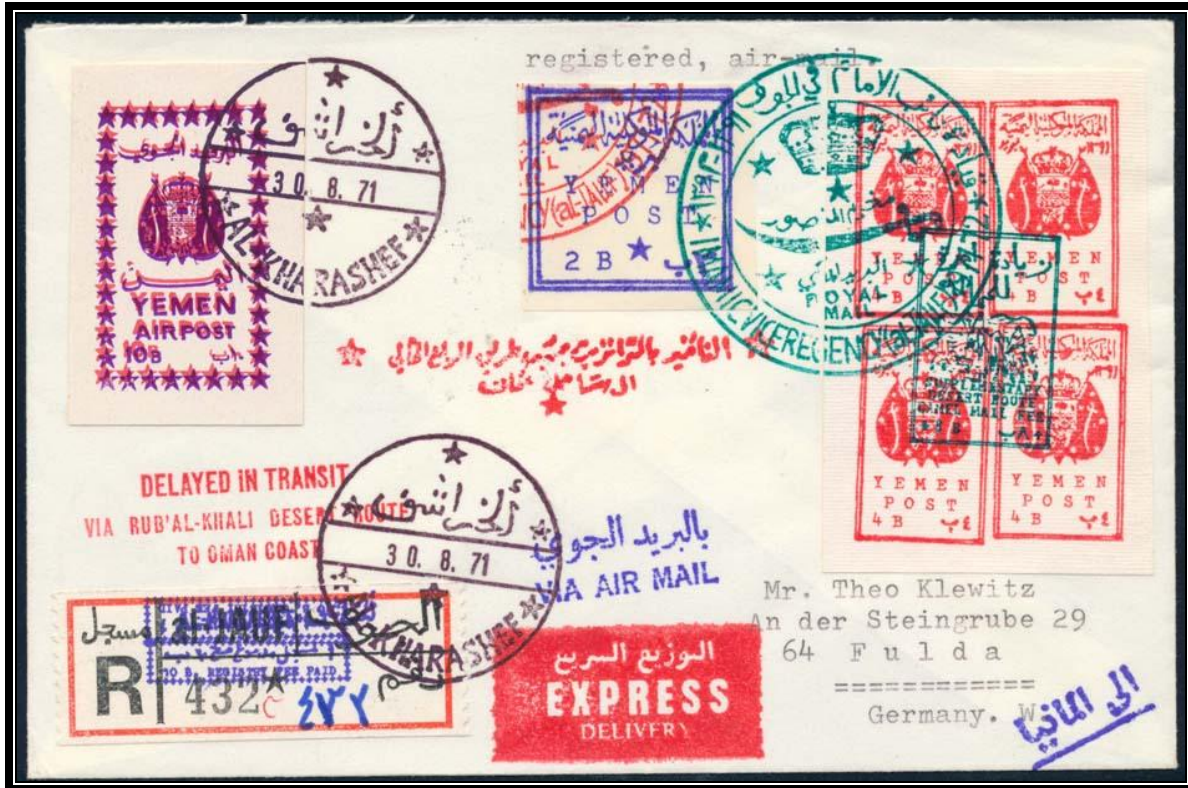

المملكة المتوكلية اليمنية
The Mutawakelite Kingdom of Yemen

Al-Jauf Provisional Issues

Jauf - 042717006

30 August 1971 – Registered express delivery cover to Fulda, Germany franked with 2B YEMEN POST violet red VICE REGENCY handstamp, 10B violet on red YEMEN AIRPOST on white paper and 4B red YEMEN POST (small format) block of 4 on ribbed paper with +8B SUPPLEMENTARY DESERT ROUTE CAMEL MAIL FEE greenish blue handstamp & registration label stamp with AL-KHARASHEF violet handstamp & 10B REGISTRY FEE PAID double violet handstamps tied by AL-KHARASHEF 30.. 8. 71 postmarks on the front and special IMAMIC VICE REGENCY (al-JAUF) greenish blue handstamp on the front & in red on the obverse with Arabic & English DELAYED IN TRANSIT red handstamps & FULDA 10-2. 72 receiving postmark