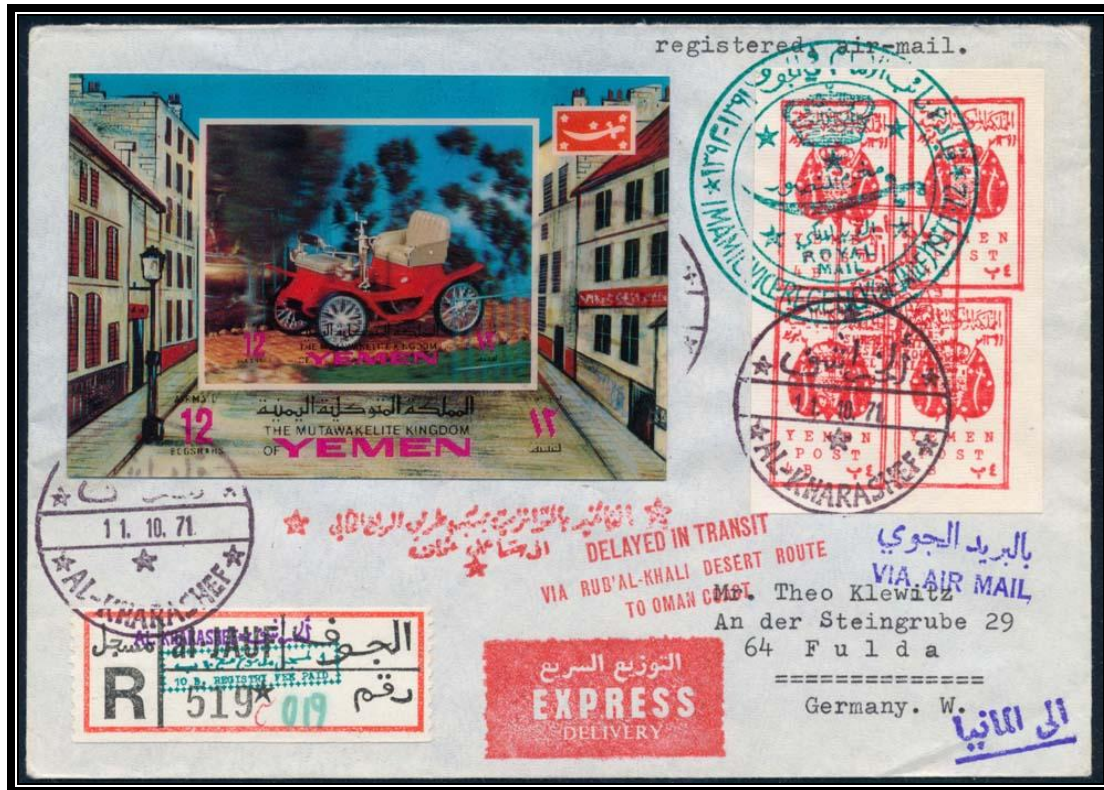

المملكة المتوكلية اليمنية
The Mutawakelite Kingdom of Yemen

Al-Jauf Provisional Issues

Jauf - 042717021

11 October 1971 – Registered express delivery cover to Fulda, Germany franked with 12B commemorative souvenir sheet 3D, 4B YEMEN POST red (small format) block of four with +8B SUPPLEMENTARY DESERT ROUTE CAMEL MAIL FEE red handstamp & registration label with AL-KHARASHEF violet handstamp & 10B REGISTRY FEE PAID green handstamp tied by AL-KHARASHEF 11. 10 71 postmarks and special IMAMIC VICE REGENCY (al-JAUF) greenish blue handstamp on the front & in red on the obverse with Arabic & English DELAYED IN TRANSIT red handstamps & FULDA 18-2 72 receiving postmark.